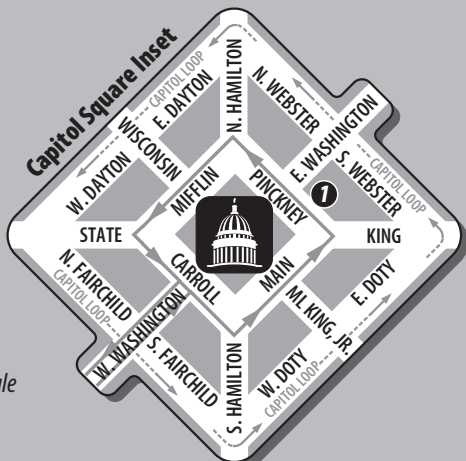

# NEW Service between Downtown Madison, Verona and Epic Campus!

**Begins Monday, March 26th!**

## 75 Weekday – Capitol Square to Verona

Comes From Route	Pinckney St. and Main St.	Park St. and Erin St.	Fish Hatchery Rd. and Badger Rd.	Fish Hatchery Rd. and Caddis Bend	E. Verona Rd. and Hometown Cir.	Staff Park B and Epic Campus	Becomes Route
	<b>1</b>	<b>2</b>	<b>3</b>	<b>4</b>	<b>5</b>	<b>7</b>	
<b>AM Peak</b>							
G	6:10	6:18	6:22	6:27	6:38	6:49	75
75	7:40	7:48	7:52	7:57	8:08	8:19	75
<b>PM Peak</b>							
G	4:50	5:00	5:05	5:11	5:22	5:33	75
75	6:20	6:30	6:35	6:41	6:52	7:03	75

## 75 Weekday – Verona to Capitol Square

Comes From Route	Staff Park B and Epic Campus	W. Verona Rd. and Legion St.	Fish Hatchery Rd. and Caddis Bend	Fish Hatchery Rd. and Badger Rd.	Park St. and Erin St.	Pinckney St. and Main St.	Becomes Route
	<b>7</b>	<b>6</b>	<b>4</b>	<b>3</b>	<b>2</b>	<b>1</b>	
<b>AM Peak</b>							
75	6:53	6:58	7:11	7:16	7:22	7:33	75
75	8:23	8:28	8:41	8:46	8:52	9:03	G
<b>PM Peak</b>							
75	5:37	5:42	5:55	6:00	6:06	6:17	75
75	7:07	7:12	7:25	7:30	7:36	7:47	G

Ride Route 75 from the Capitol Square to Verona and the Epic Campus.

Route 75 offers two express trips each way during the morning and afternoon peak service periods.

Limited stops on Park St. and Fish Hatchery Rd., and express service along McKee Rd. and Verona Rd. (Hwy 18/151).