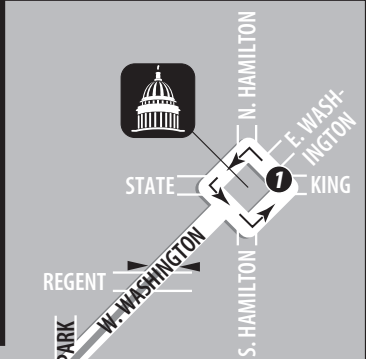

# NEW Service between Downtown Madison, Verona and Epic Campus!

**Begins Monday, March 26th!**

## 75 Weekday – Capitol Square to Verona

Comes From Route	Pinckney St. and Main St.	Park St. and Erin St.	Fish Hatchery Rd. and Badger Rd.	Fish Hatchery Rd. and Caddis Bend	E. Verona Rd. and Hometown Cir.	Staff Park B and Epic Campus	Becomes Route
	<b>1</b>	<b>2</b>	<b>3</b>	<b>4</b>	<b>5</b>	<b>7</b>	
<b>AM Peak</b>							
G	6:10	6:18	6:22	6:27	6:38	6:49	75
75	7:40	7:48	7:52	7:57	8:08	8:19	75
<b>PM Peak</b>							
G	4:50	5:00	5:05	5:11	5:22	5:33	75
75	6:20	6:30	6:35	6:41	6:52	7:03	75

## 75 Weekday – Verona to Capitol Square

Comes From Route	Staff Park B and Epic Campus	W. Verona Rd. and Legion St.	Fish Hatchery Rd. and Caddis Bend	Fish Hatchery Rd. and Badger Rd.	Park St. and Erin St.	Pinckney St. and Main St.	Becomes Route
	<b>7</b>	<b>6</b>	<b>4</b>	<b>3</b>	<b>2</b>	<b>1</b>	
<b>AM Peak</b>							
75	6:53	6:58	7:11	7:16	7:22	7:33	75
75	8:23	8:28	8:41	8:46	8:52	9:03	G
<b>PM Peak</b>							
75	5:37	5:42	5:55	6:00	6:06	6:17	75
75	7:07	7:12	7:25	7:30	7:36	7:47	G

Ride Route 75 from the Capitol Square to Verona and the Epic Campus.

Route 75 offers two express trips each way during the morning and afternoon peak service periods.

Limited stops on Park St. and Fish Hatchery Rd., and express service along McKee Rd. and Verona Rd. (Hwy 18/151).